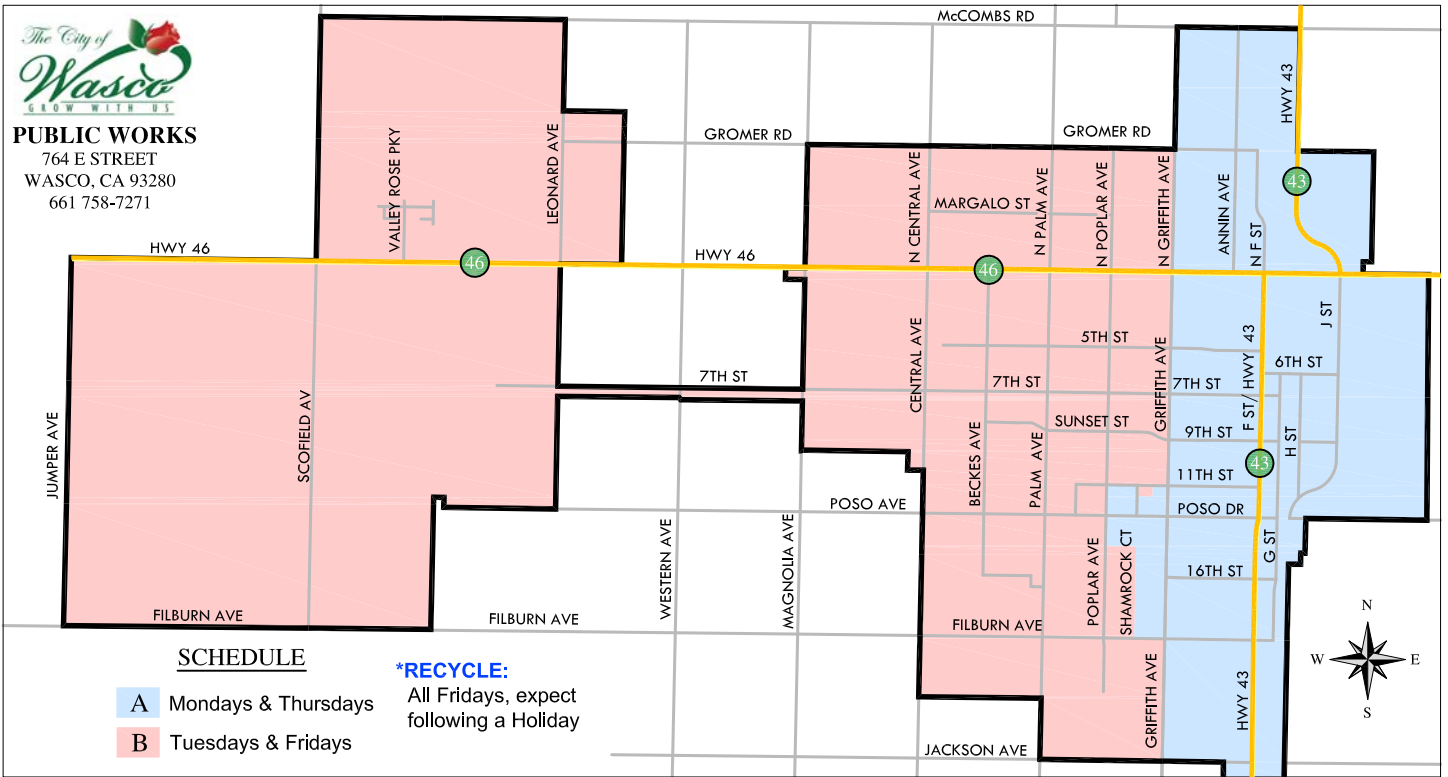

TRASH/RECYCLING SCHEDULE 2023

PUBLIC WORKS
764 E STREET
WASCO, CA 93280
661 758-7271

SCHEDULE

- A Mondays & Thursdays
- B Tuesdays & Fridays

***RECYCLE:**
All Fridays, expect following a Holiday

JANUARY

S	M	T	W	T	F	S
1	2	3	4	5	6	7
8	9	10	11	12	13	14
15	16	17	18	19	20	21
22	23	24	25	26	27	28
29	30	31				

SCHEDULE "A"

M Mondays - Trash (Black can)

T Thursdays - Green waste/food waste (Green can)

SCHEDULE "B"

T Tuesdays - Trash (Black can)

F Fridays - Green waste/food waste (Green can)

ALL PICK-UPS

M Blue Can Recycling Pickup Day