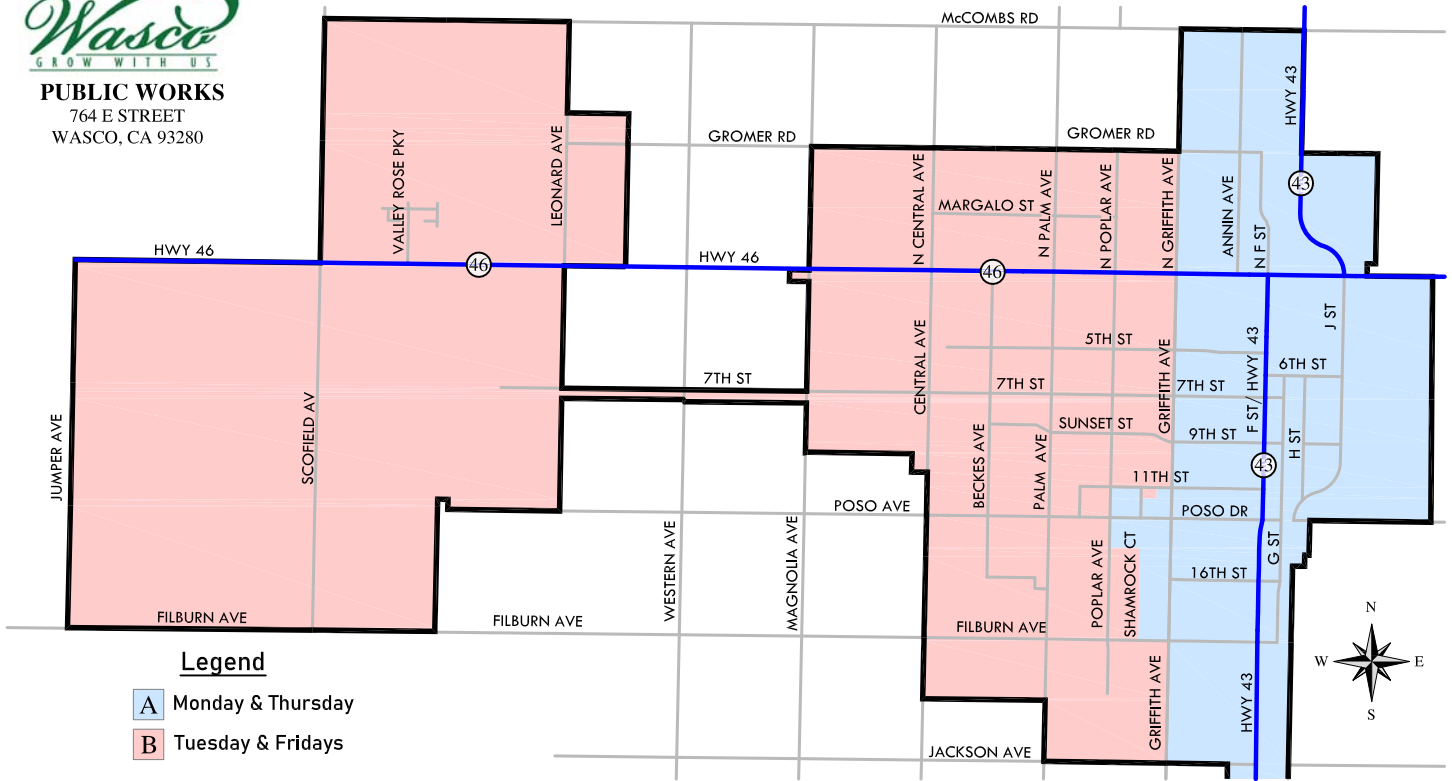

PUBLIC WORKS
764 E STREET
WASCO, CA 93280

TRASH SCHEDULE 2022

Legend

- A Monday & Thursday
- B Tuesday & Fridays

JANUARY

S	M	T	W	T	F	S
						1
2	3	4	5	6	7	8
9	10	11	12	13	14	15
16	17	18	19	20	21	22
23	23	25	26	27	28	29
30	31					