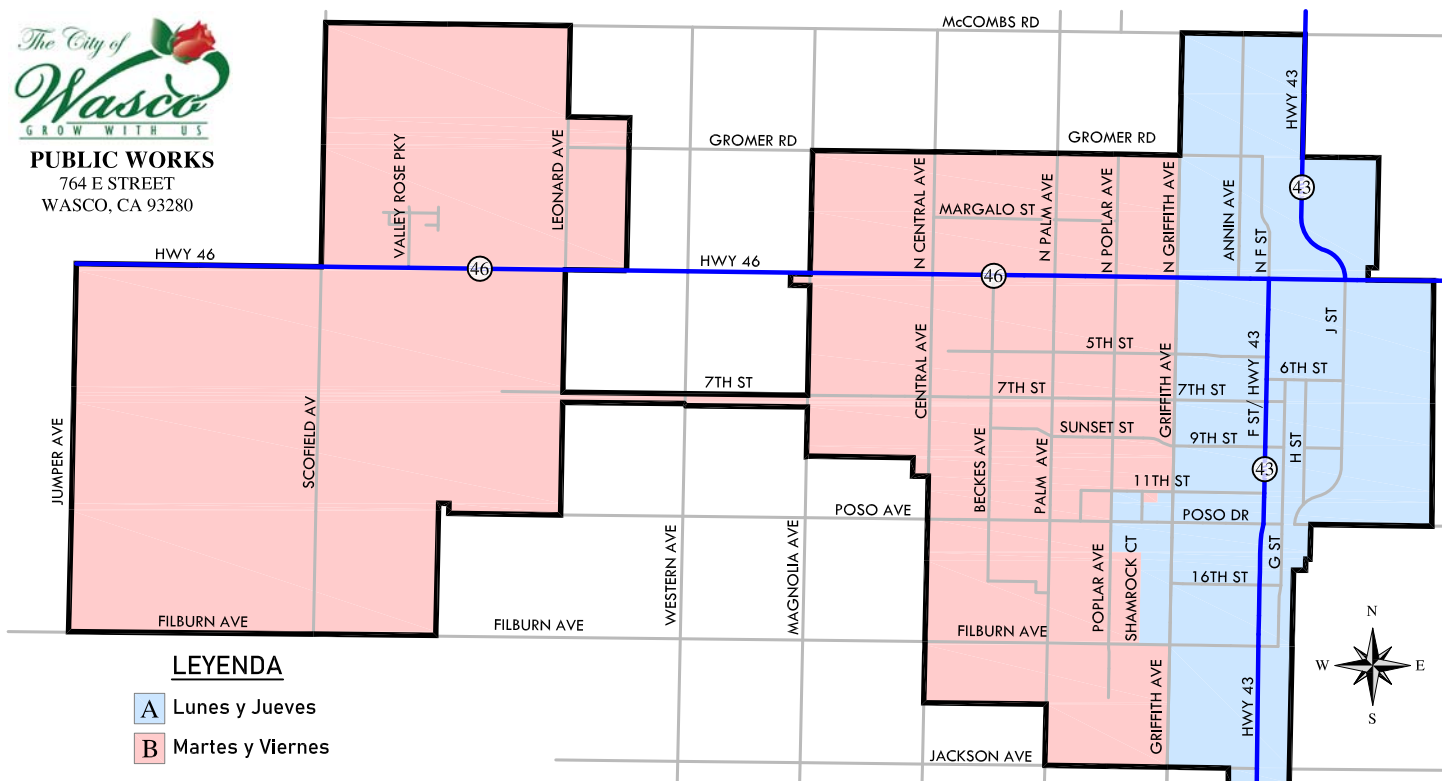

Calendario de la Recolección de la Basura 2022

PUBLIC WORKS
764 E STREET
WASCO, CA 93280

LEYENDA

- A Lunes y Jueves
- B Martes y Viernes

ENERO

D	L	M	M	J	V	S
						1
2	3	4	5	6	7	8
9	10	11	12	13	14	15
16	17	18	19	20	21	22
23	23	25	26	27	28	29
30	31					

FEBRERO

D	L	M	M	J	V	S
		1	2	3	4	5
6	7	8	9	10	11	12
13	14	15	16	17	18	19
20	21	22	23	24	25	26
27	28					

MARZO

D	L	M	M	J	V	S
		1	2	3	4	5
6	7	8	9	10	11	12
13	14	15	16	17	18	19
20	21	22	23	24	25	26
27	28	29	30	31		

ABRIL

D	L	M	M	J	V	S
					1	2
3	4	5	6	7	8	9
10	11	12	13	14	15	16
17	18	19	20	21	22	23
24	25	26	27	28	29	30

Día del Los Presidentes 21:
No Colección

MAYO

D	L	M	M	J	V	S
1	2	3	4	5	6	7
8	9	10	11	12	13	14
15	16	17	18	19	20	21
22	23	24	25	26	27	28
29	30	31				

JUNIO

D	L	M	M	J	V	S
		1	2	3	4	
5	6	7	8	9	10	11
12	13	14	15	16	17	18
19	20	21	22	23	24	25
26	27	28	29	30		

JULIO

D	L	M	M	J	V	S
					1	2
3	4	5	6	7	8	9
10	11	12	13	14	15	16
17	18	19	20	21	22	23
24	25	26	27	28	29	30
31						

AGOSTO

D	L	M	M	J	V	S
	1	2	3	4	5	6
7	8	9	10	11	12	13
14	15	16	17	18	19	20
21	22	23	24	25	26	27
28	29	30	31			

Día Conmemorativo 30: No Colección

4 de Julio: No Colección

SEPTIEMBRE

D	L	M	M	J	V	S
				1	2	3
4	5	6	7	8	9	10
11	12	13	14	15	16	17
18	19	20	21	22	23	24
25	26	27	28	29	30	

OCTUBRE

D	L	M	M	J	V	S
						1
2	3	4	5	6	7	8
9	10	11	12	13	14	15
16	17	18	19	20	21	22
23	23	25	26	27	28	29
30	31					

NOVIEMBRE

D	L	M	M	J	V	S
		1	2	3	4	5
6	7	8	9	10	11	12
13	14	15	16	17	18	19
20	21	22	23	24	25	26
27	28	29	30			

DICIEMBRE

D	L	M	M	J	V	S
				1	2	3
4	5	6	7	8	9	10
11	12	13	14	15	16	17
18	19	20	21	22	23	24
25	26	27	28	29	30	31

Día Laboral 5: No Colección

Día de los Veteranos 11: No Colección
Día de Acción de Gracias 24: No Colección

23 y 26 de Diciembre: No Colección

Grupo A		Grupo B		# No Colección
■ Lunes: Bote Negro de la basura	■ Martes: Bote negro de la basura	● Jueves: Bote Verde de la hierbas	● Viernes: Bote verde de la hierbas	

ENERO '23

D	L	M	M	J	V	S
1	2	3	4	5	6	7

2 de Enero: No Colección