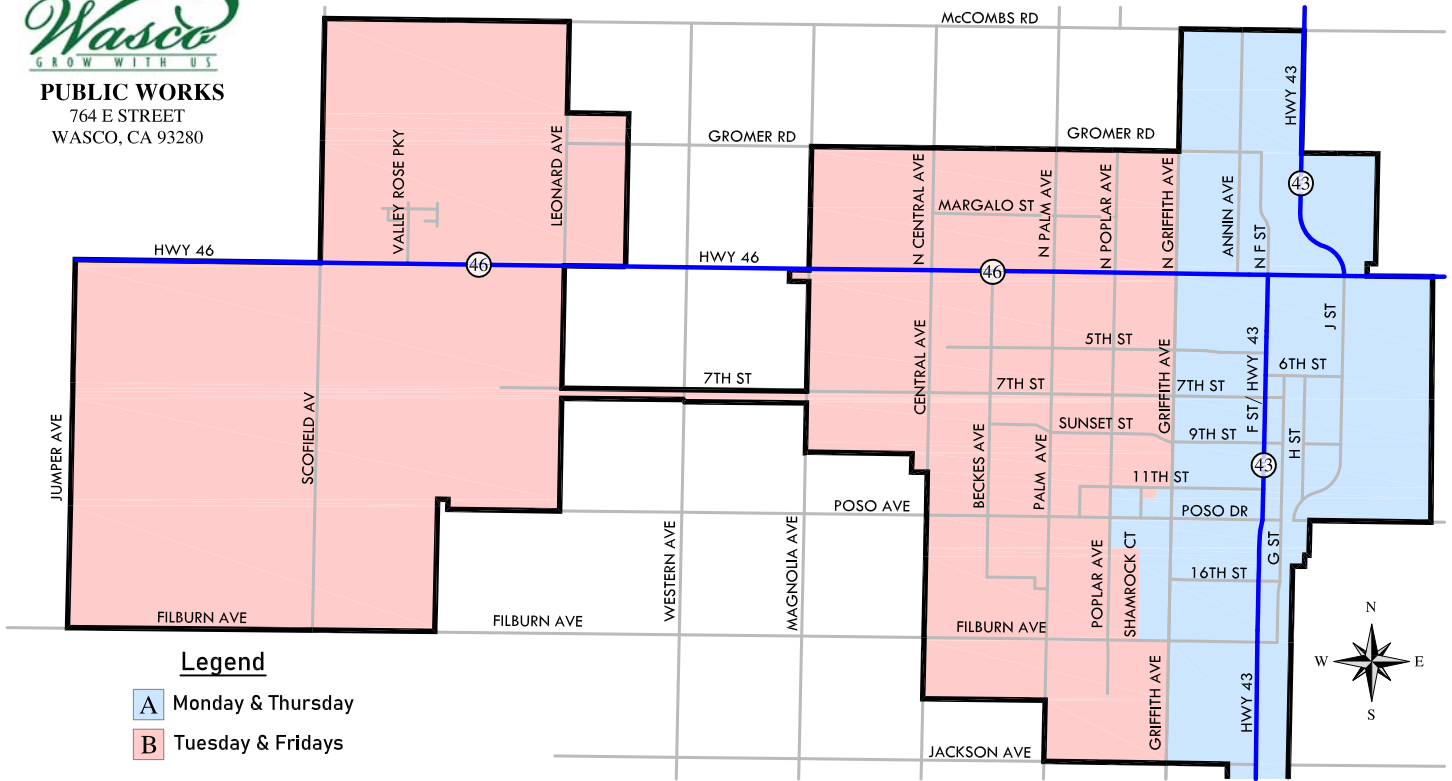

PUBLIC WORKS
764 E STREET
WASCO, CA 93280

TRASH SCHEDULE 2022

Legend

- A Monday & Thursday
- B Tuesday & Fridays

JANUARY

S	M	T	W	T	F	S
						1
2	3	4	5	6	7	8
9	10	11	12	13	14	15
16	17	18	19	20	21	22
23	23	25	26	27	28	29
30	31					

Schedule A		Schedule B		# No Collection
 Monday Trash "Black can"	 Tuesday Trash "Black can"	 Thursday Greenwaste "Green can"	 Friday Greenwaste "Green can"	

JANUARY '23

S	M	T	W	T	F	S
1	2	3	4	5	6	7

January 2nd: No Collection